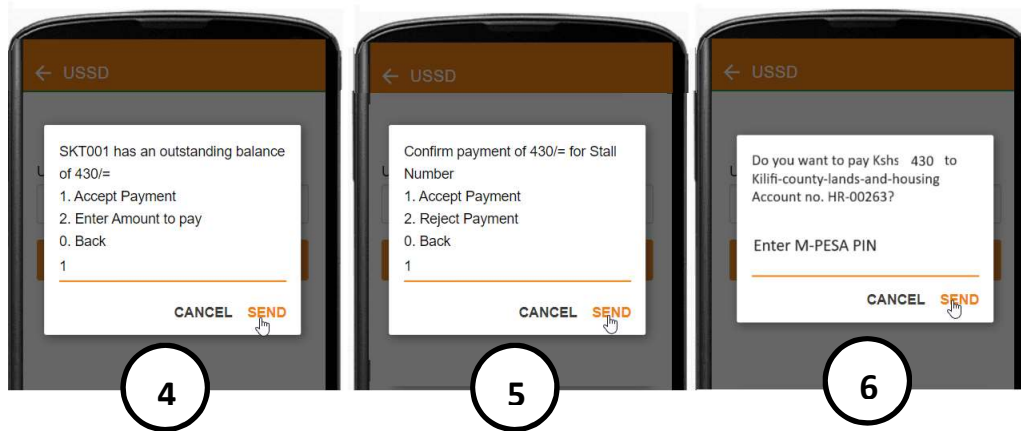

COUNTY GOVERNMENT OF KILIFI

Step-by-Step Guide For Paying Market Stalls Rent

Dial *529# and perform the following easy steps to pay for your Market Stall Rent in no time!

- 1 Type 5 to select 'Market Services' then press SEND
- 2 Type 1 to select 'Market Rent' then press SEND
- 3 Enter Stall Number then press SEND

- 4 Type 1 to pay the outstanding amount in full, OR Type 2 to pay a different amount Press SEND
- 5 Type 1 to confirm payment of displayed amount Press SEND
- 6 Type in your PIN to authorize the transaction and You are done!