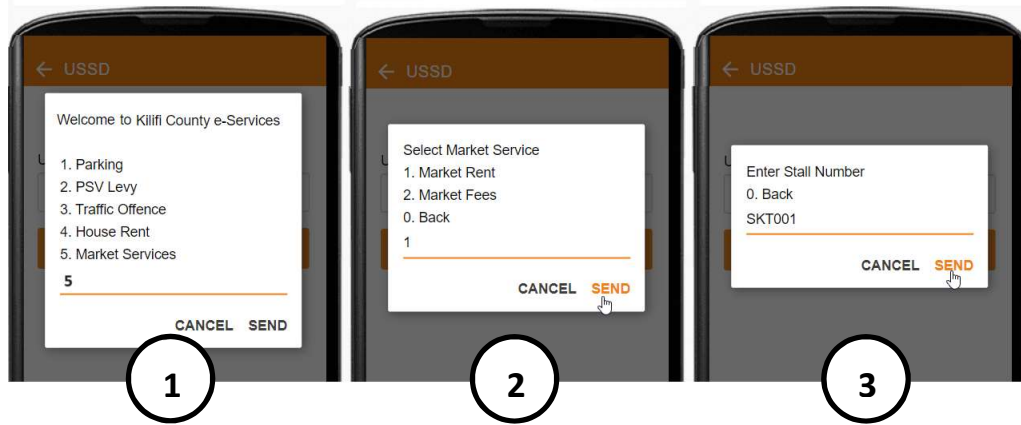

COUNTY GOVERNMENT OF KILIFI

Step-by-Step Guide For Paying Market Stalls Rent

Dial *529# and perform the following easy steps to pay for your Market Stall Rent in no time!

- 1 Type 5 to select 'Market Services' then press SEND
- 2 Type 1 to select 'Market Rent' then press SEND
- 3 Enter Stall Number then press SEND

- 4 Type 1 to pay the outstanding amount in full, OR Type 2 to pay a different amount Press SEND
- 5 Type 1 to confirm payment of displayed amount Press SEND
- 6 Type in your PIN to authorize the transaction and You are done!